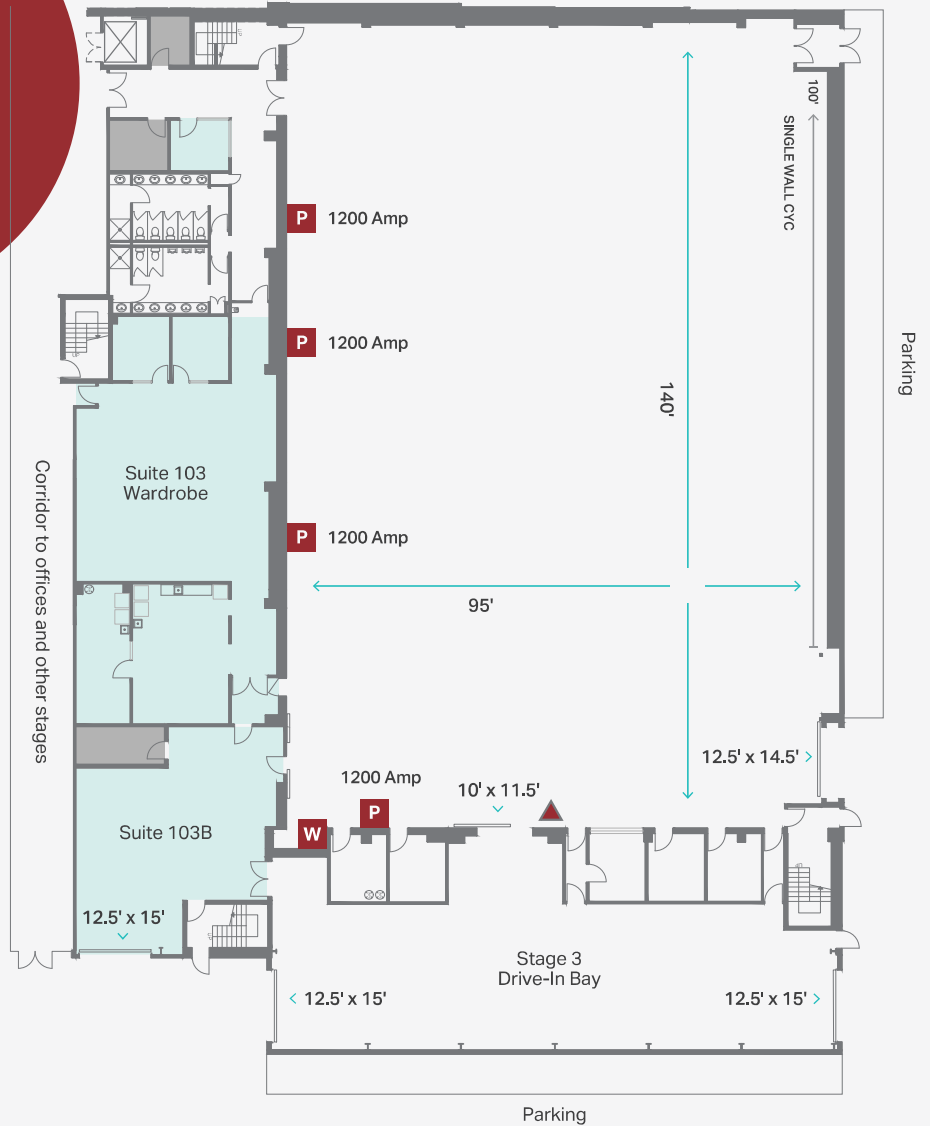

**Stage 3**

**13,700 sf**

0 48 feet

- Single Wall Cyc: 100'
- Wall to Wall Dimensions: 140' x 95'
- Clear Height to Lighting Grid: 39', 11"
- Powered Grid
- Bell / Light Console
- P Power: 1200 amp / 3 phase
- W Slop Sink